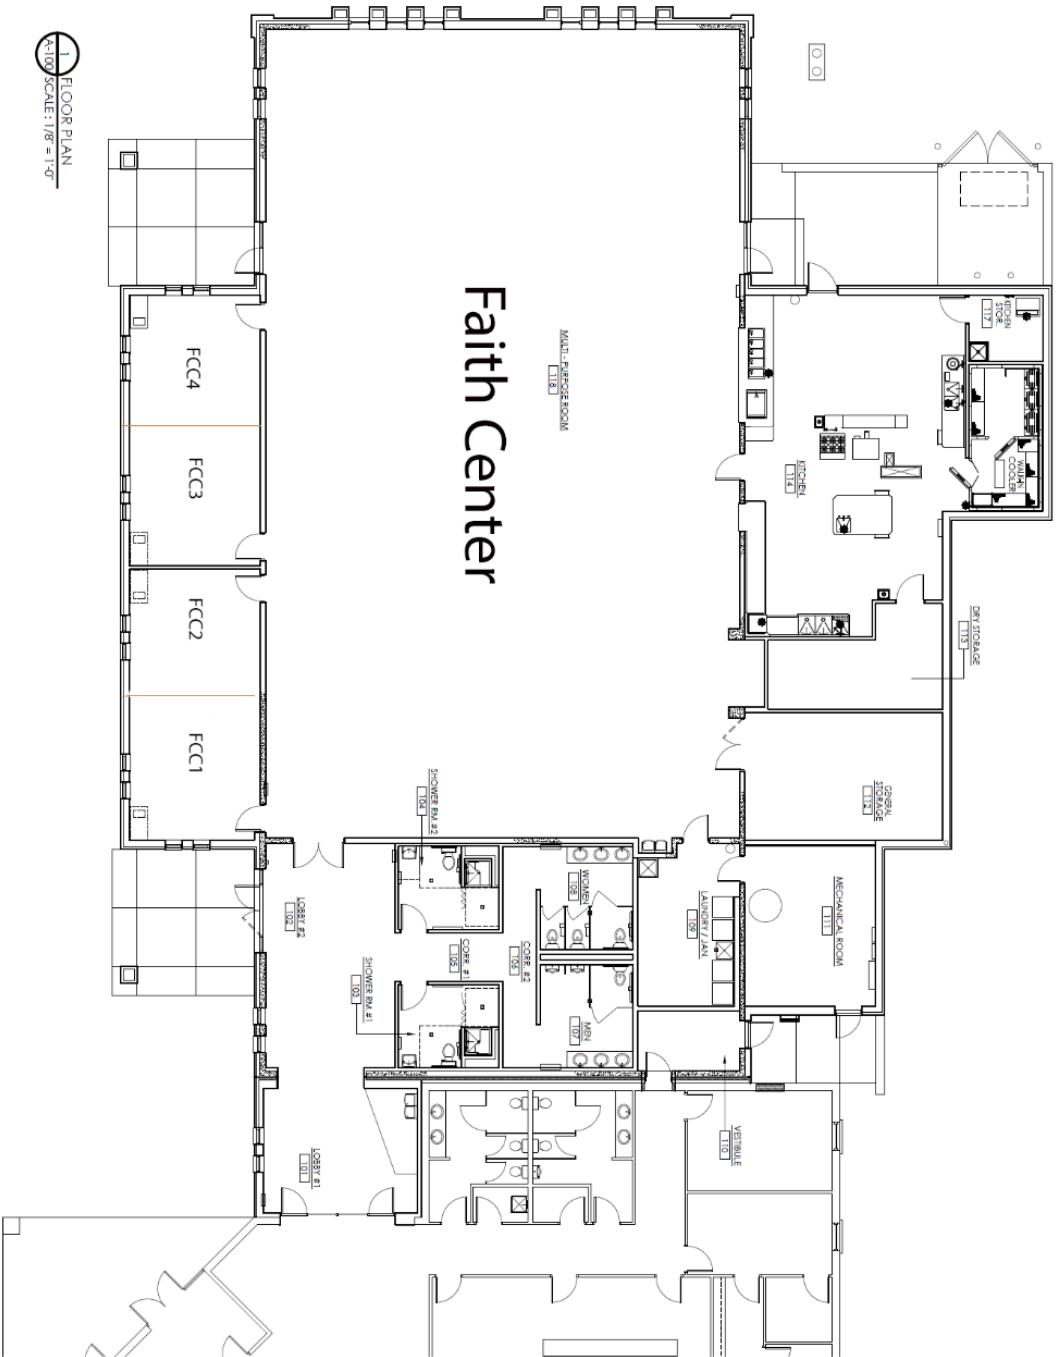

Faith Center and Faith Center Classrooms are the building to the right as you exit the sanctuary.

Youth House is the building across the parking lot

Faith Center

1 FLOOR PLAN
SCALE: 1/8" = 1'-0"

Baby changing tables are located in both men's and women's restrooms in the narthex and by the Fellowship Hall