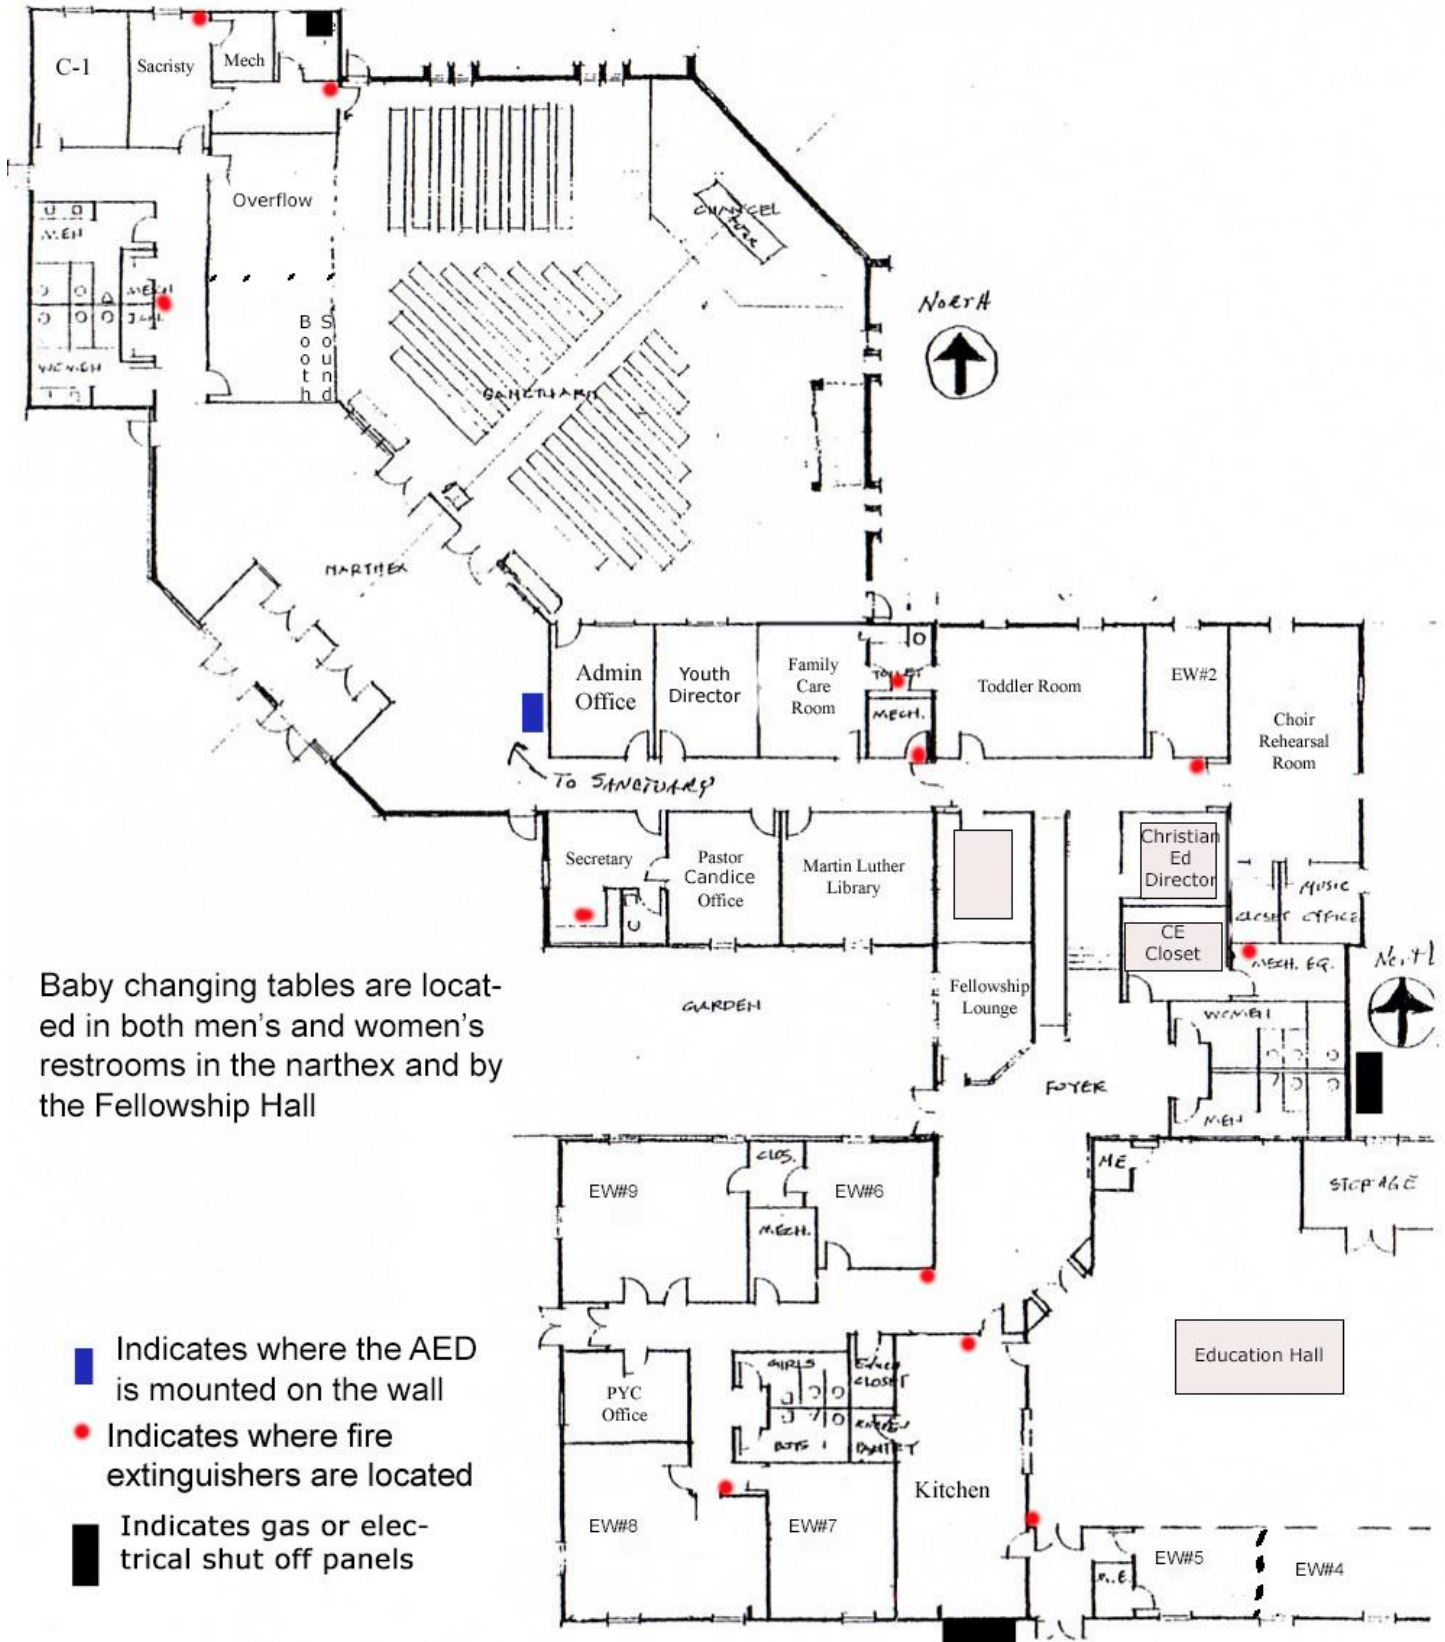

Faith Center and Faith Center Classrooms are the building to the right as you exit the sanctuary.

Youth House is the building across the parking lot

Faith Center

1 FLOOR PLAN
SCALE: 1/8" = 1'-0"

Baby changing tables are located in both men's and women's restrooms in the narthex and by the Fellowship Hall

- Indicates where the AED is mounted on the wall
- Indicates where fire extinguishers are located
- Indicates gas or electrical shut off panels